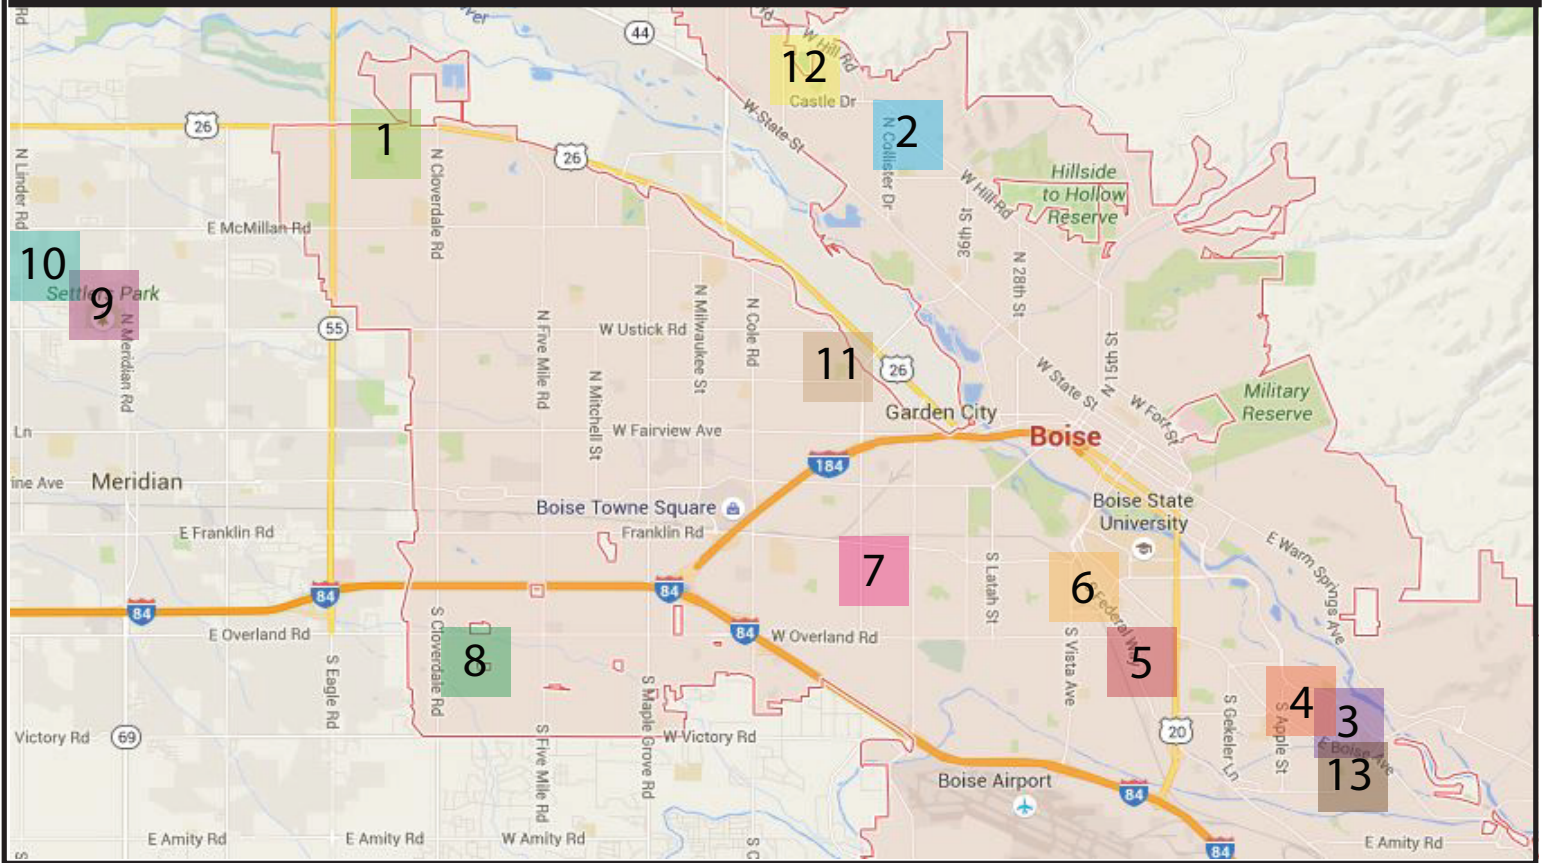

# Boise + Meridian Pickleball Outdoor Places to Play

**1** Hobble Creek Park 2 Courts  
6450 N. Meadow Park Way, Boise, ID 83713

**2** Catalpa Park 2 Courts  
4516 W. Catalpa Drive, Boise, ID 83703

**3** Helen B. Lowder Park 2 Courts  
4350 Law Avenue, Boise, ID 83706

**4** Bagley Park 2 Courts  
1411 E. Parkcenter Boulevard, Boise, ID 83706

**5** Manitou Park 4 Courts  
2001 South Manitou Avenue, Boise, ID 83706

**6** Terry Day Park 2 Courts  
1225 S. Federal Way, Boise, ID 83706

**7** Cassia Park 4 Courts  
4600 Camas Street, Boise, ID 83705

**8** Peppermint Park 2 Courts  
11855 W. Peppermint Drive, Boise, ID 83709

**9** Settlers Park 5 Courts  
3245 N. Meridian Rd, Meridian, ID 83646

**10** Sawtooth Middle School 6 Courts  
3730 N. Linder Road, Meridian, ID 83646 Summer Only

**11** Willow Lane Park 2 Courts  
4645 Willow Ln, Garden City, ID 83703

**12** Castle Hills Park 2 Courts  
5350 Eugene St, Boise, ID 83703